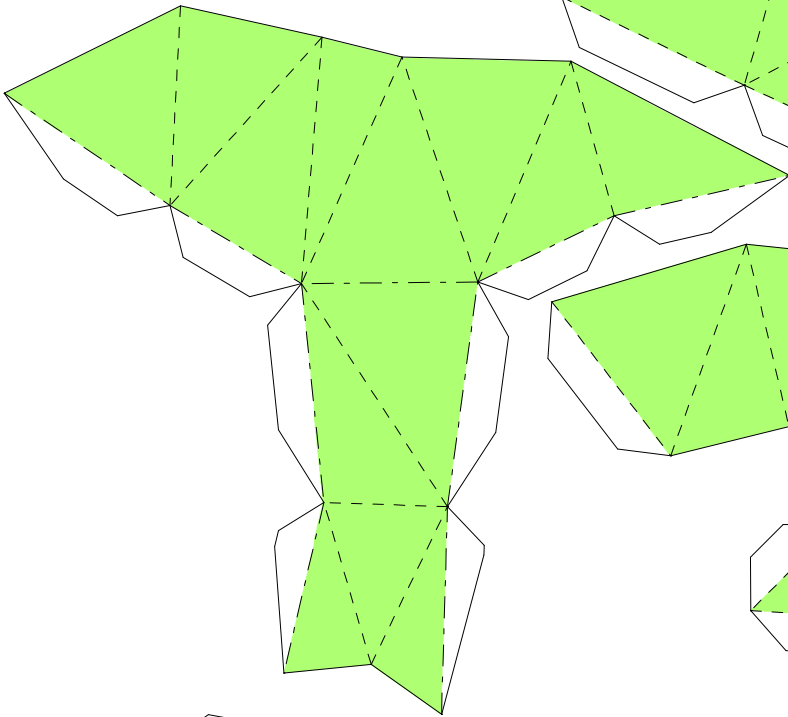

# Espeon

by Brandon

**PAPER POKÉS**  
[www.pokemonpapercraft.com](http://www.pokemonpapercraft.com)

Head  
3D gem  
optional

Body

Tail stem

Tail

Tail ends

v

Front Legs-

Close with the bottom of  
the feet of the back legs.

Back legs

v

Left^

^Right

Right

Left