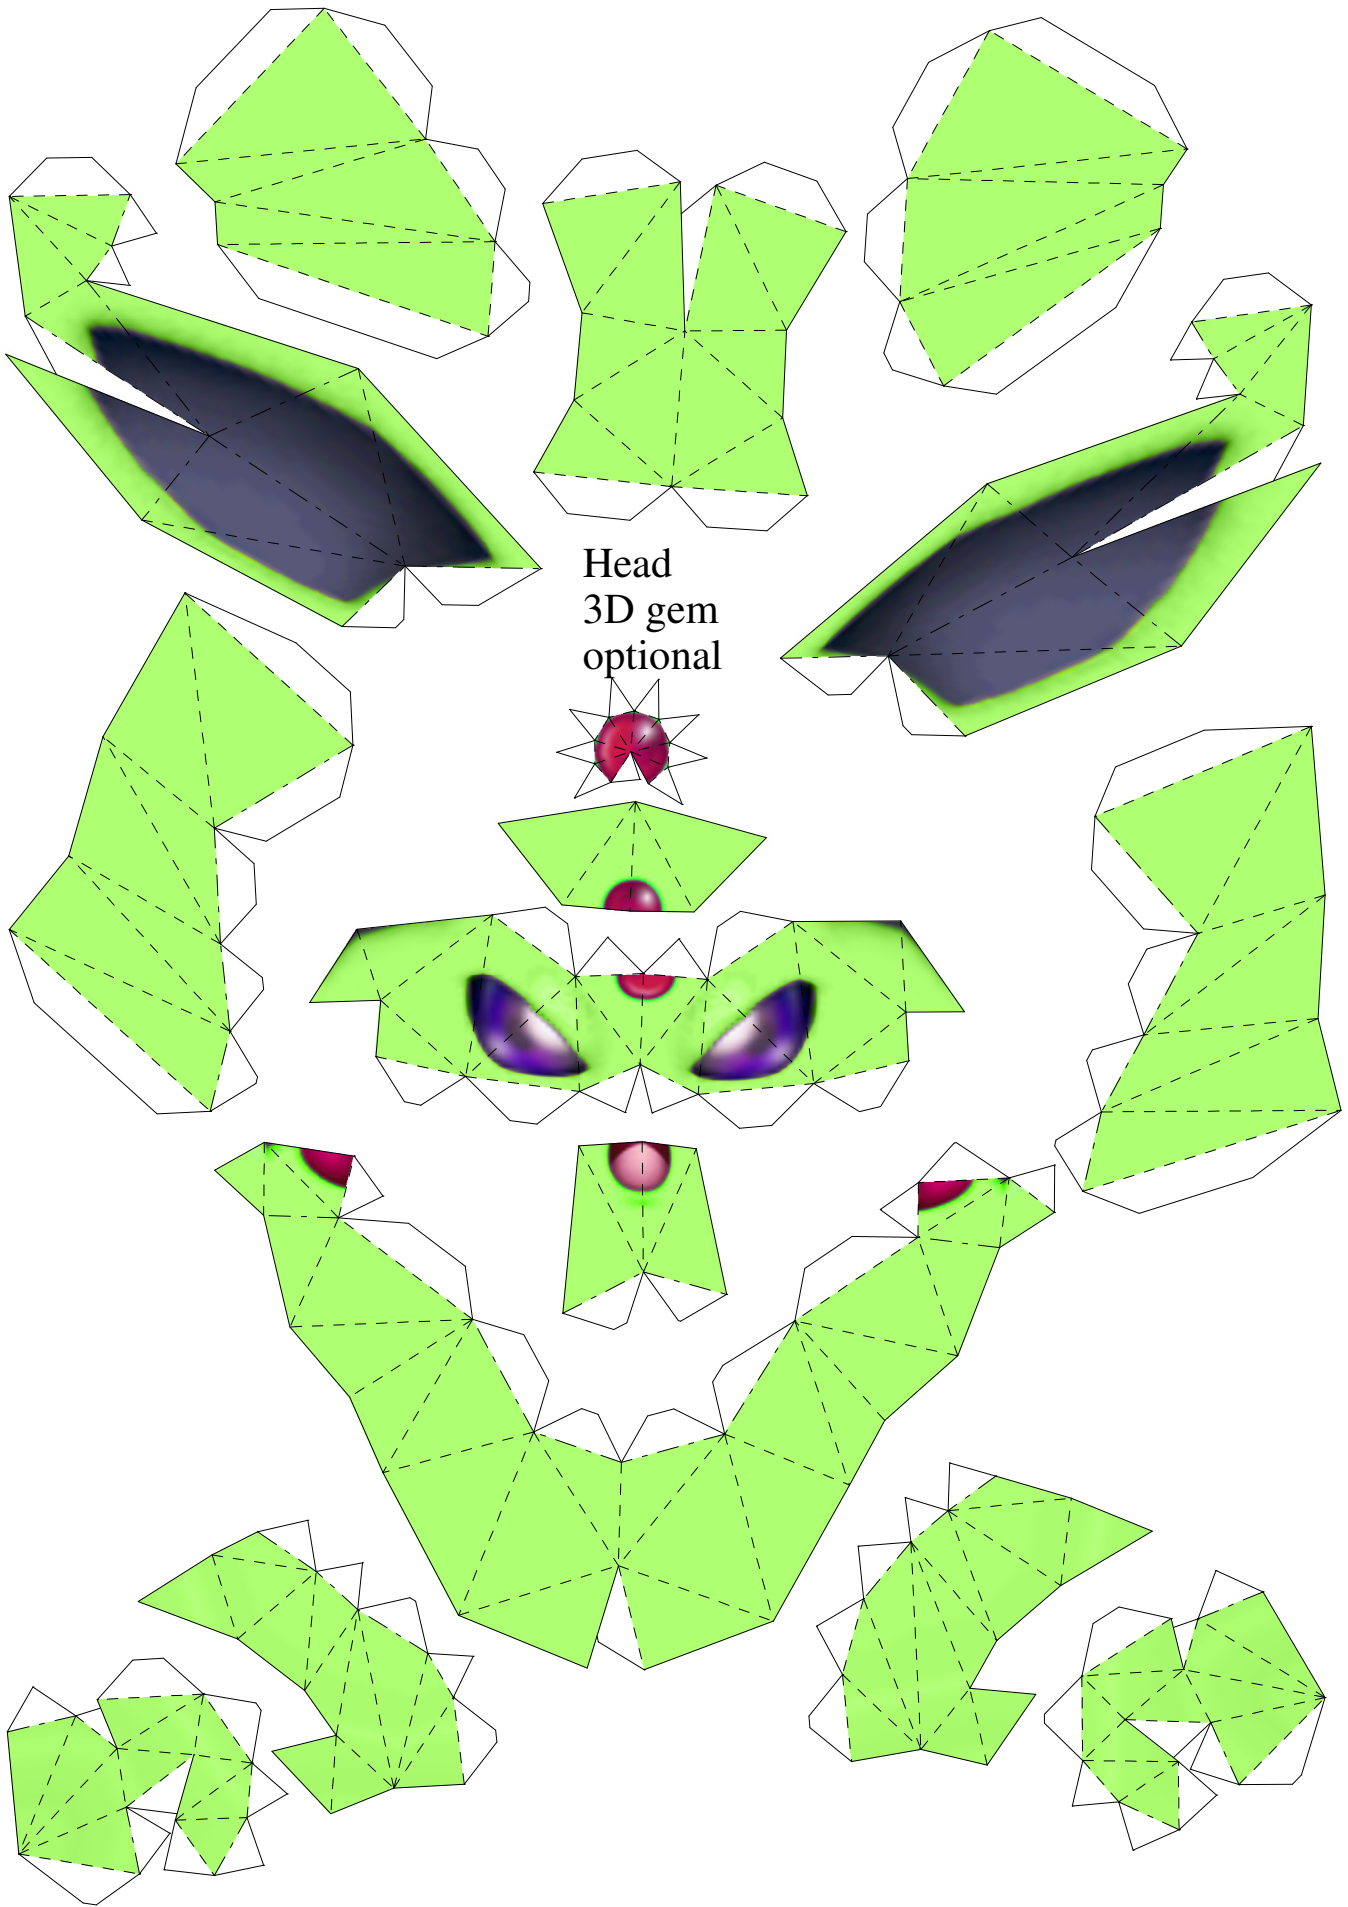

# Espeon

by Brandon

**PAPER POKÉS**  
[www.pokemonpapercraft.com](http://www.pokemonpapercraft.com)

Head  
3D gem  
optional

Body

Tail stem

Tail

Tail ends

v

Front Legs-

Close with the bottom of  
the feet of the back legs.

Back legs

v

Left^

^Right

Right

Left