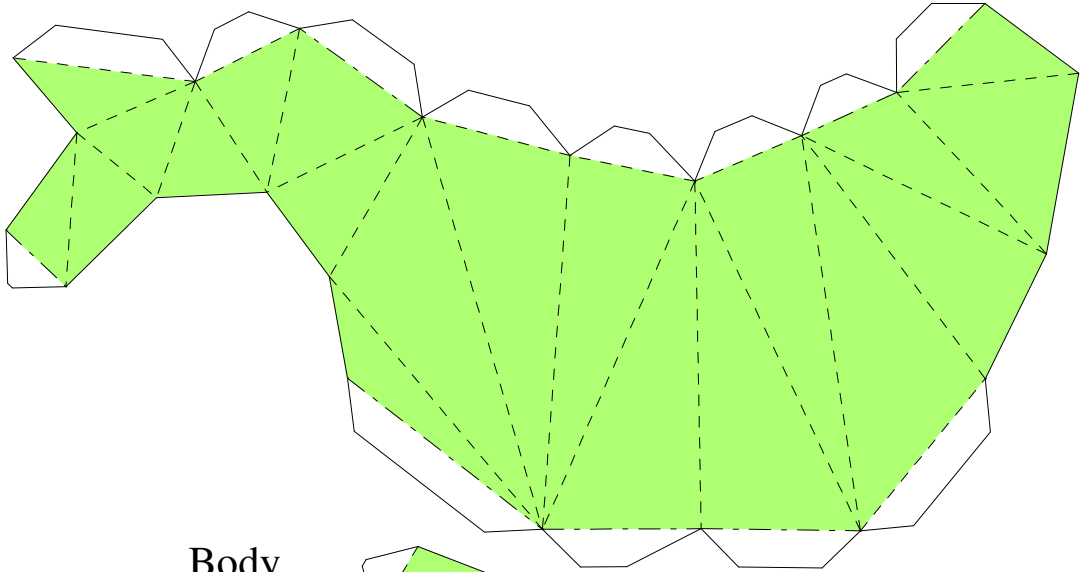

# Espeon

by Brandon

**PAPER POKÉS**  
[www.pokemonpapercraft.com](http://www.pokemonpapercraft.com)

Head  
3D gem  
optional

Body

Tail stem

Tail

Tail ends

v

Front Legs-

Close with the bottom of  
the feet of the back legs.

Back legs

v

Left^

^Right

Right

Left