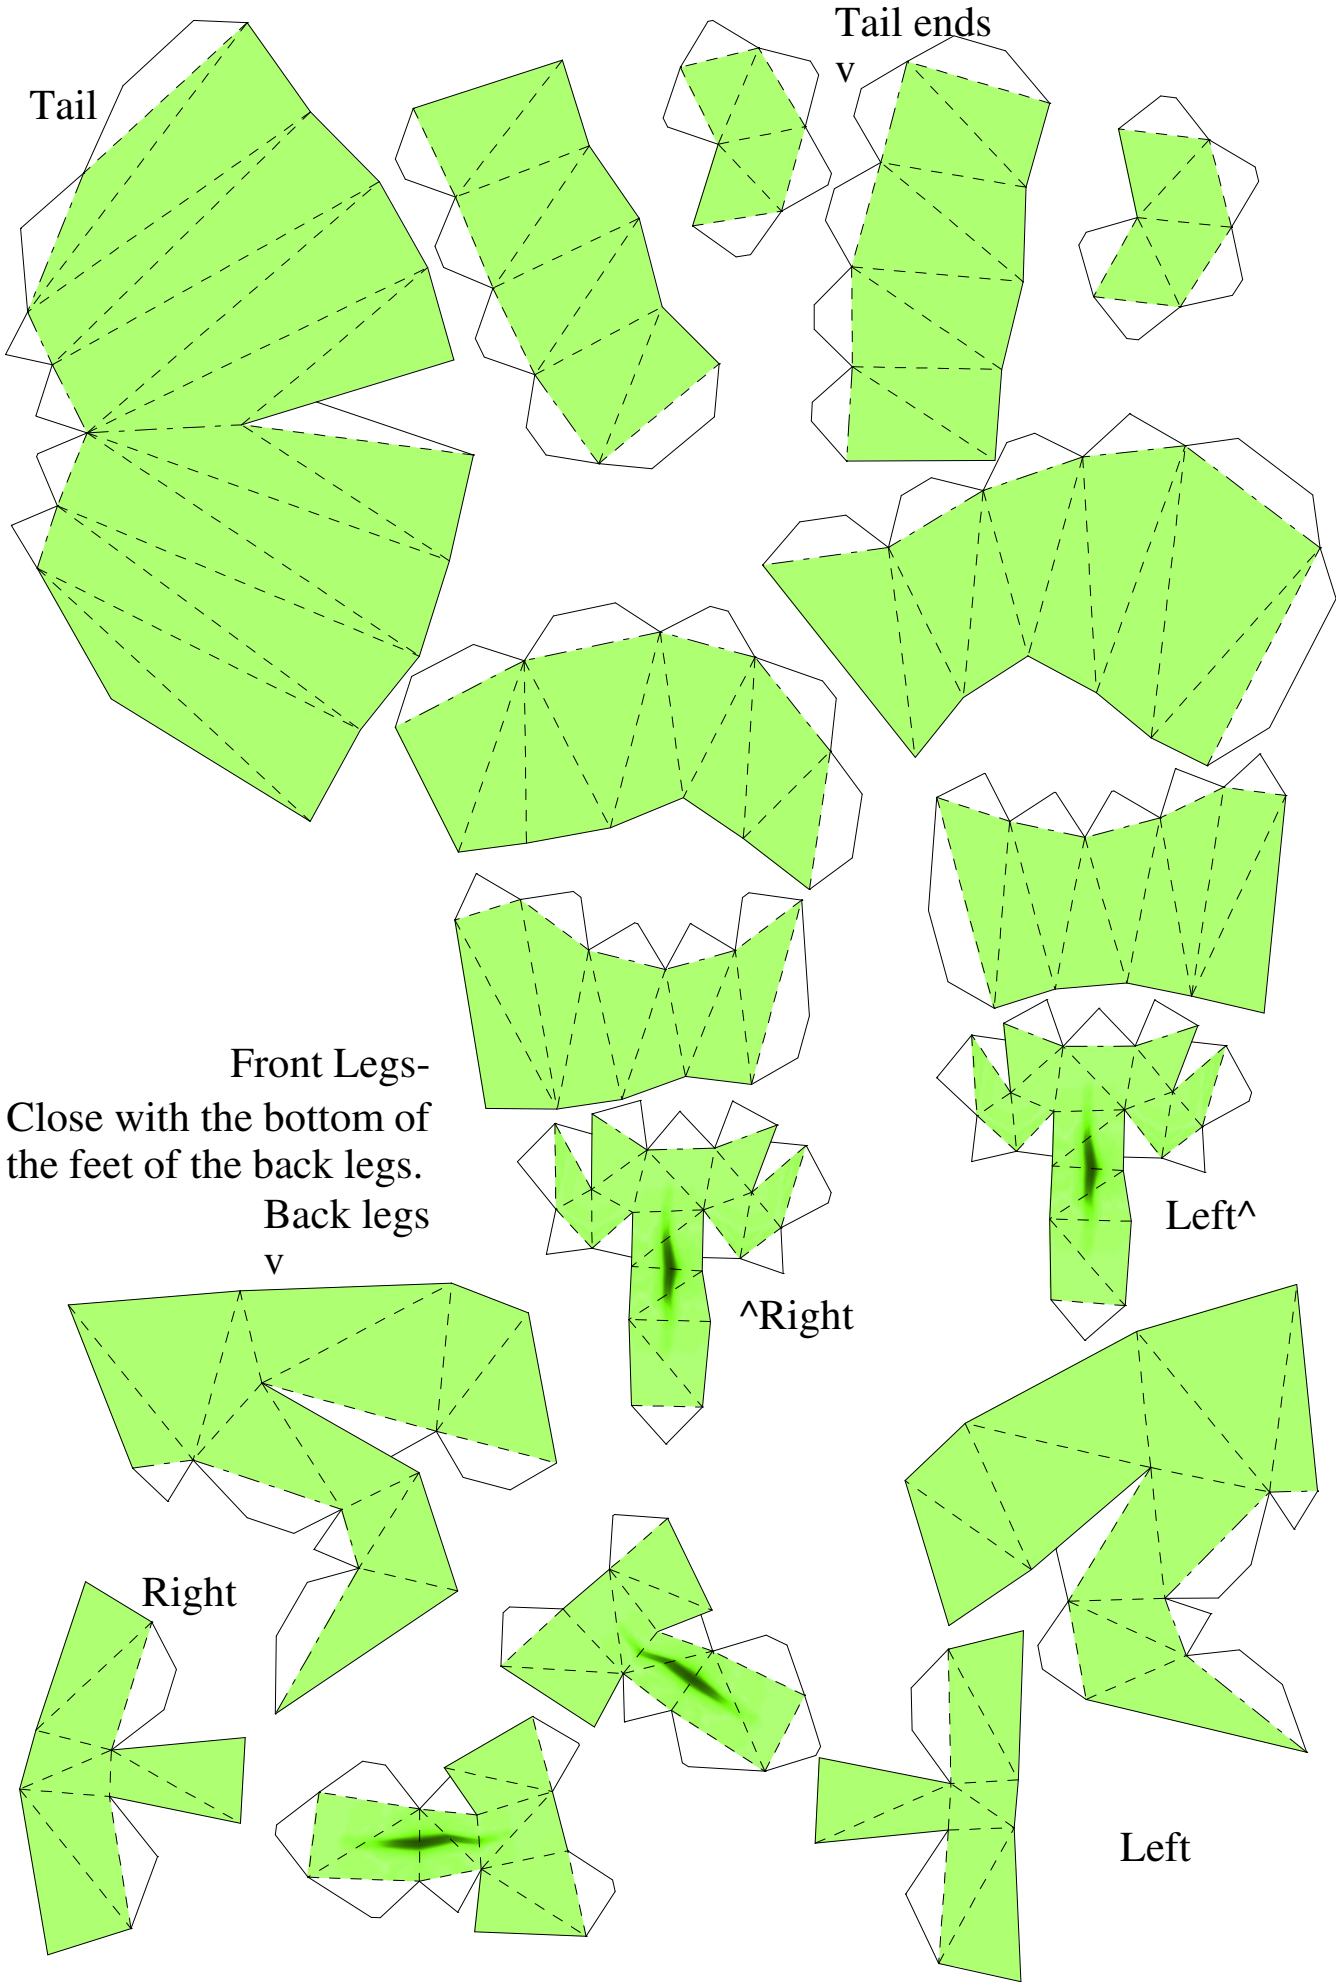

# Espeon

by Brandon

**PAPER POKÉS**  
[www.pokemonpapercraft.com](http://www.pokemonpapercraft.com)

Head  
3D gem  
optional

Body

Tail stem

Tail

Tail ends

v

Front Legs-

Close with the bottom of  
the feet of the back legs.

Back legs

v

Left^

^Right

Right

Left